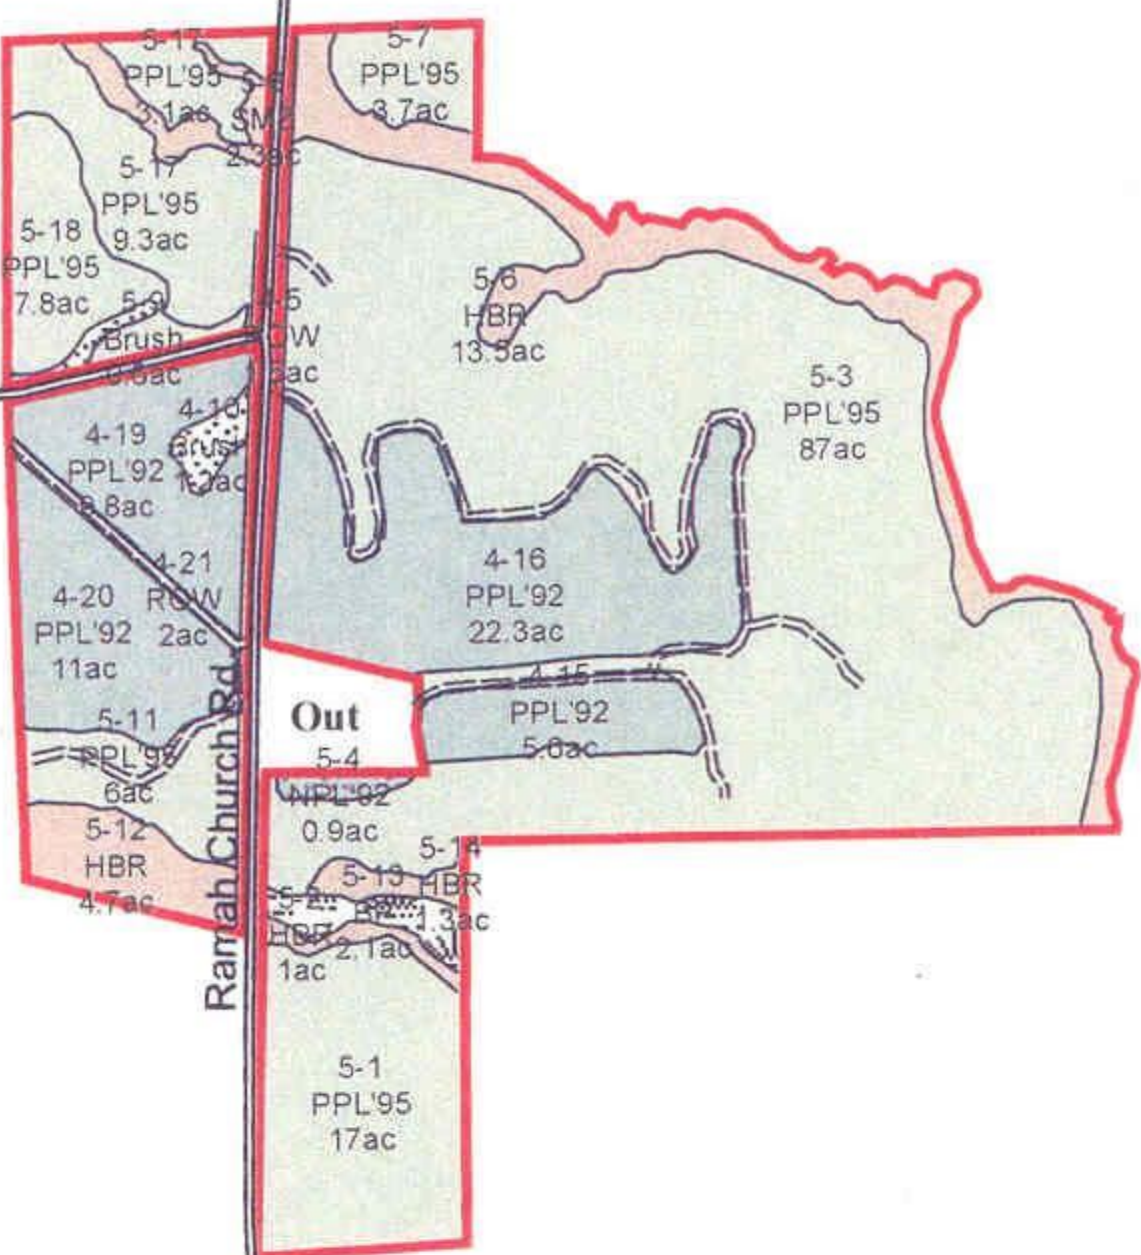

Greenwood Land Company
Cook Place
Lamar County, GA
Total Acres 214

Legend

- Interstate
- State Highway
- County Road
- Other
- Local Rds.
- Tract
- PP Merch
- PP Pmrch
- NP Merch
- HBR, SMZ
- ROW
- Brush
- BP

Sandhill Church Rd

Brent Rd

Sappington Rd

Ramah Church Rd

Community House Rd

Out

This map is a graphic representation of information supplied by the property owner. While we believe the information to be reasonably correct, neither FRC nor the owner guarantees or warrants its accuracy.

Date: January 1, 2008

Thape

Clemonts Ford Rd

Means Rd