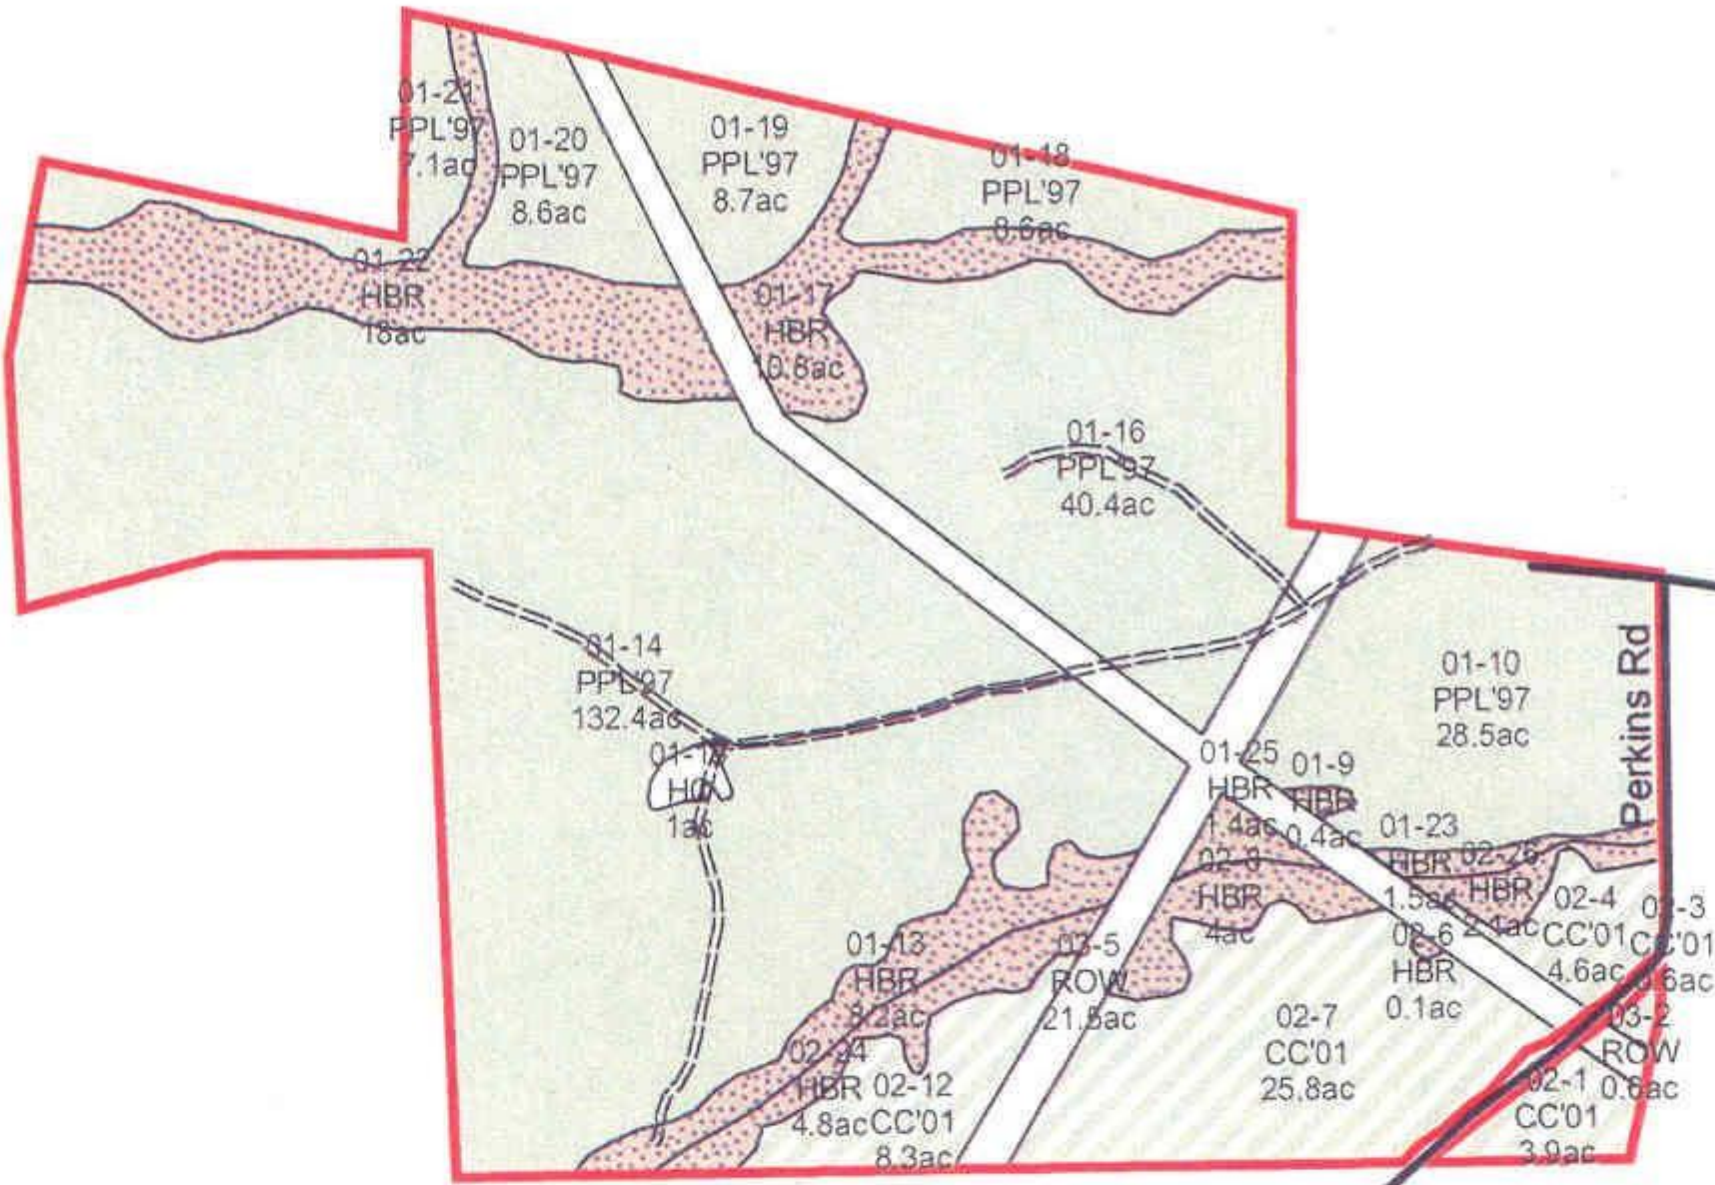

**Greenwood Land Company
Management Unit #3201
Lamar County, GA
Total Acres 352**

Cannafax Rd

Piedmont Rd

Legend

- Interstate
- State Highway
- County Road
- Other
- Local Roads
- Tract
- PP Pmrch
- CC'01
- HBR
- ROW, HC

This map is a graphic representation of information supplied by the property owner. While we believe the information to be reasonably correct, neither FRC nor the owner guarantees or warrants its accuracy.