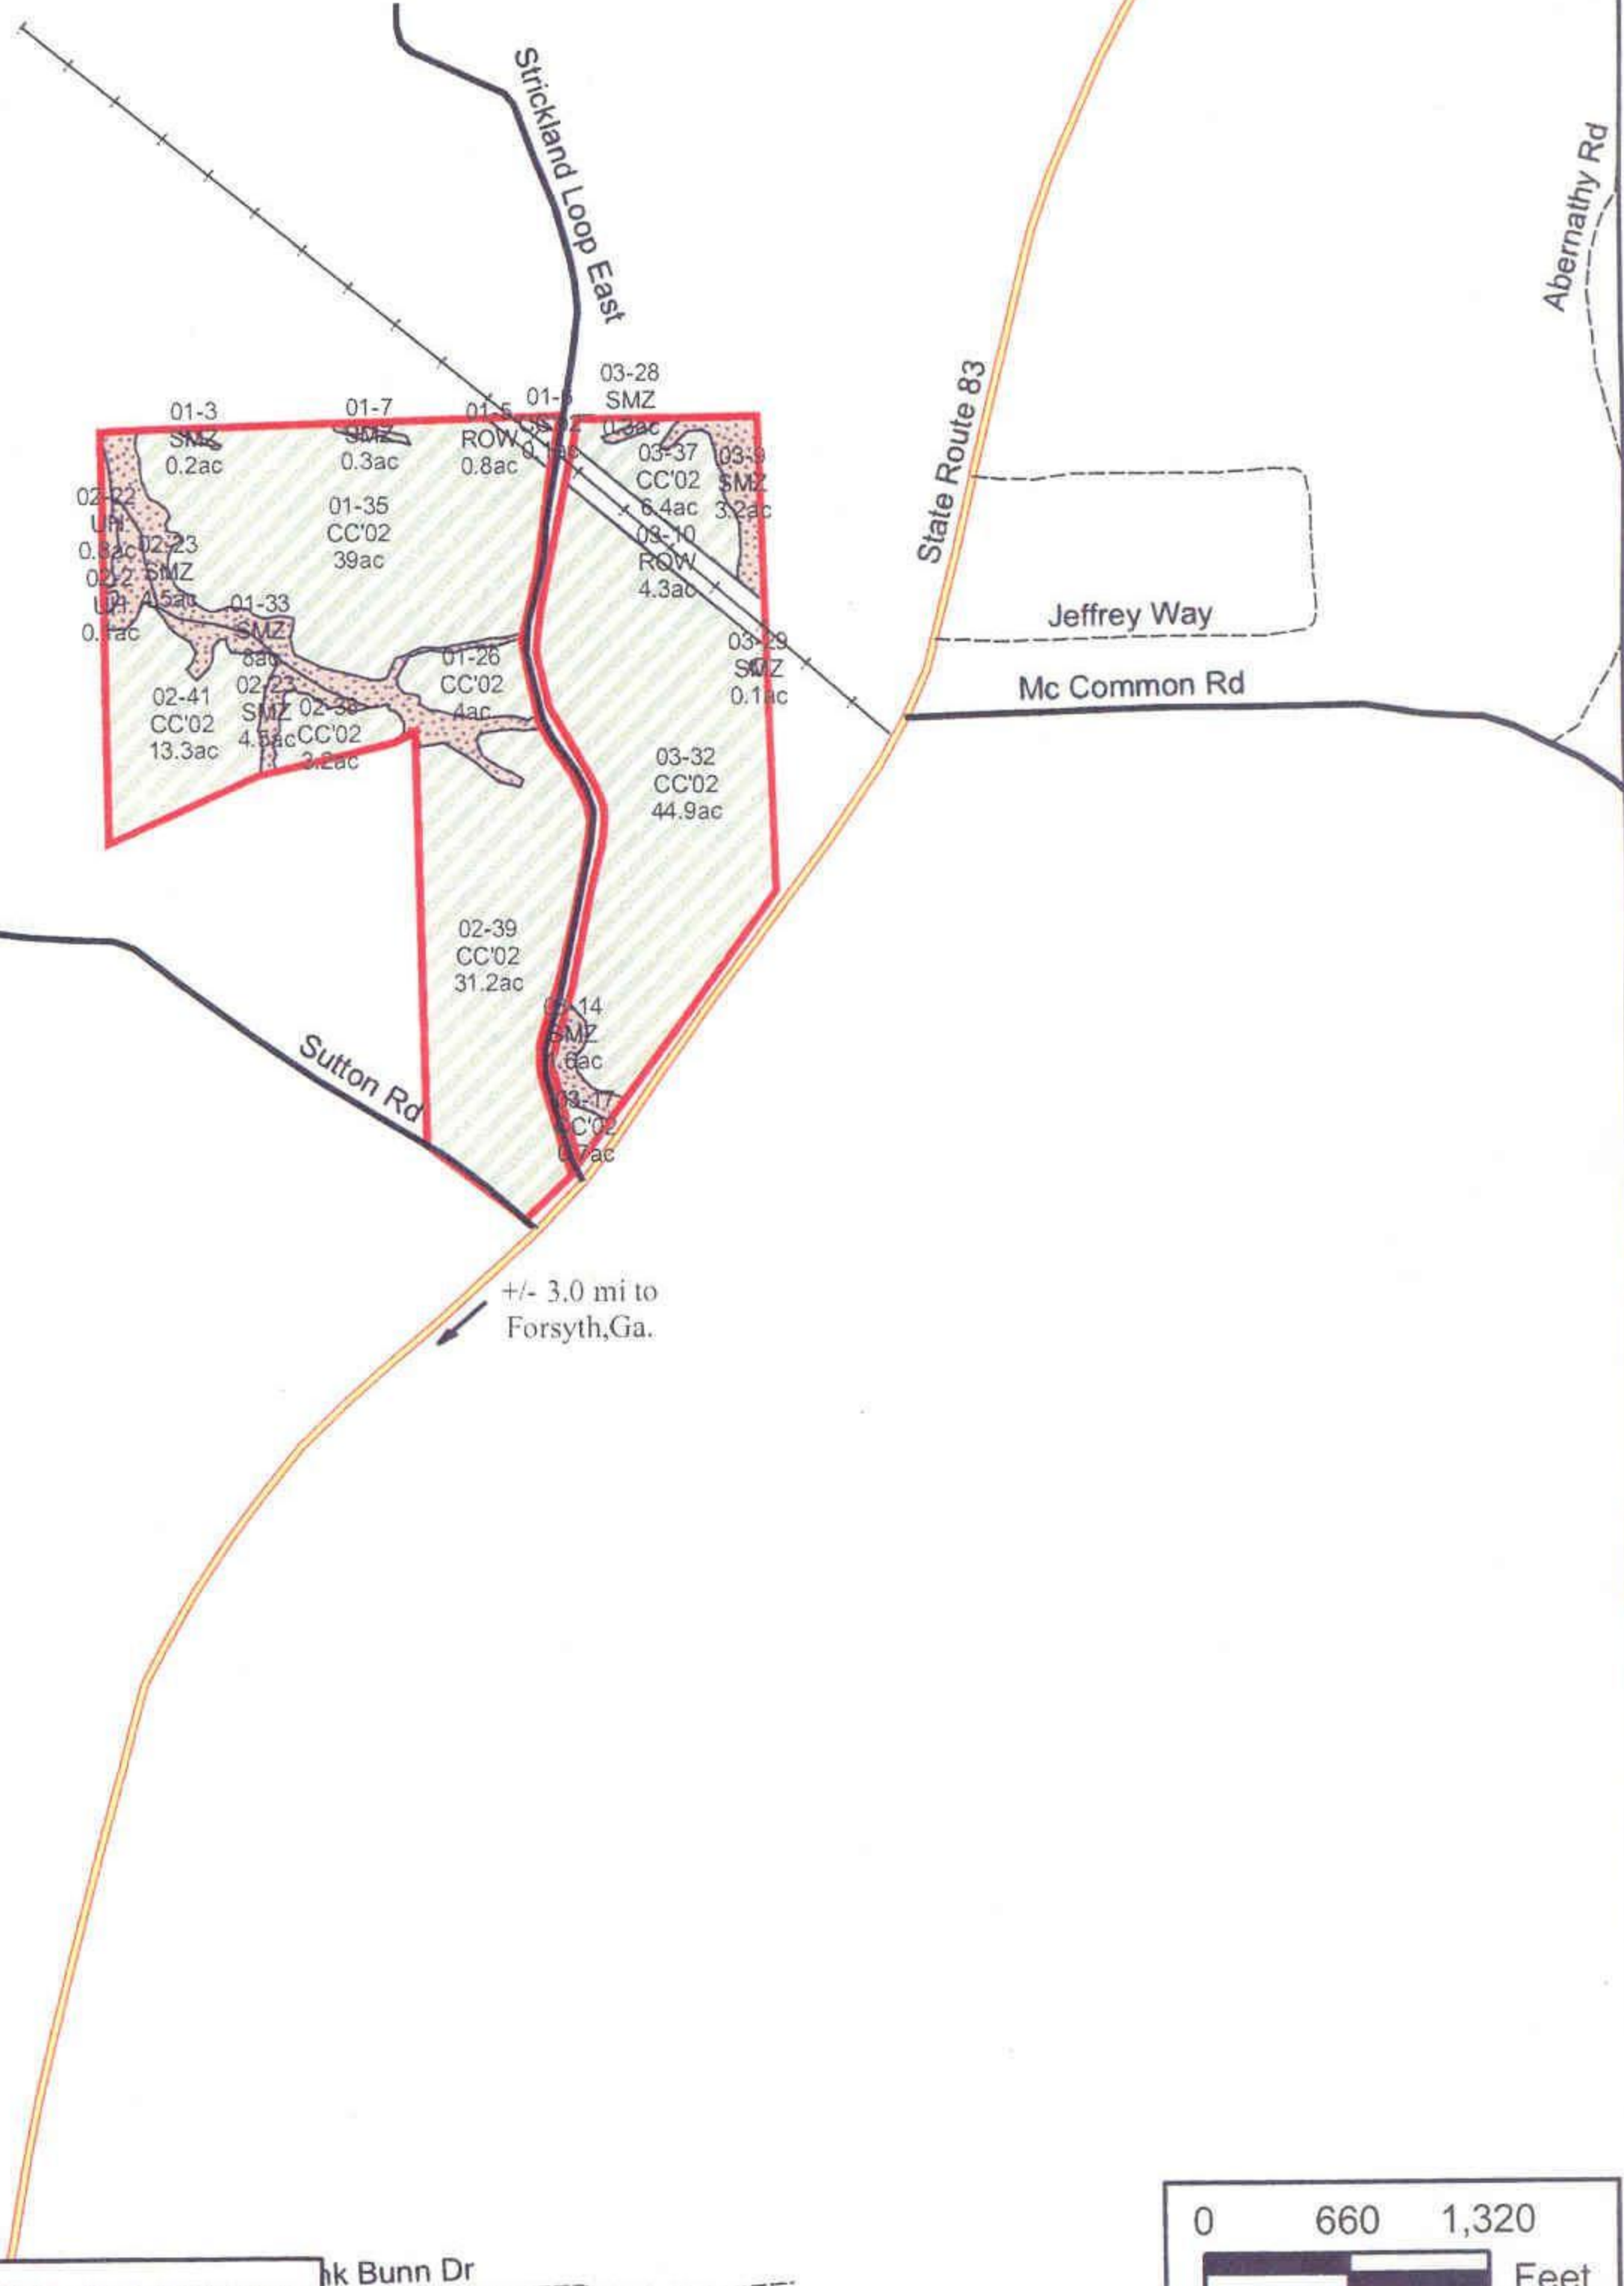

**Greenwood Land Company**  
**Management Unit #3309**  
**Monroe County, GA**  
**Total Acres 167**

Strickland Loop

Abernathy Rd

**Legend**

- Interstate
- State Highway
- County Road
- Other
- Utility
- Local Roads
- Tract
- CC'02
- UH
- ROW
- SMZ

This map is a graphic representation of information supplied by the property owner. While we believe the information to be reasonably correct, neither FRC nor the owner guarantees or warrants its accuracy.