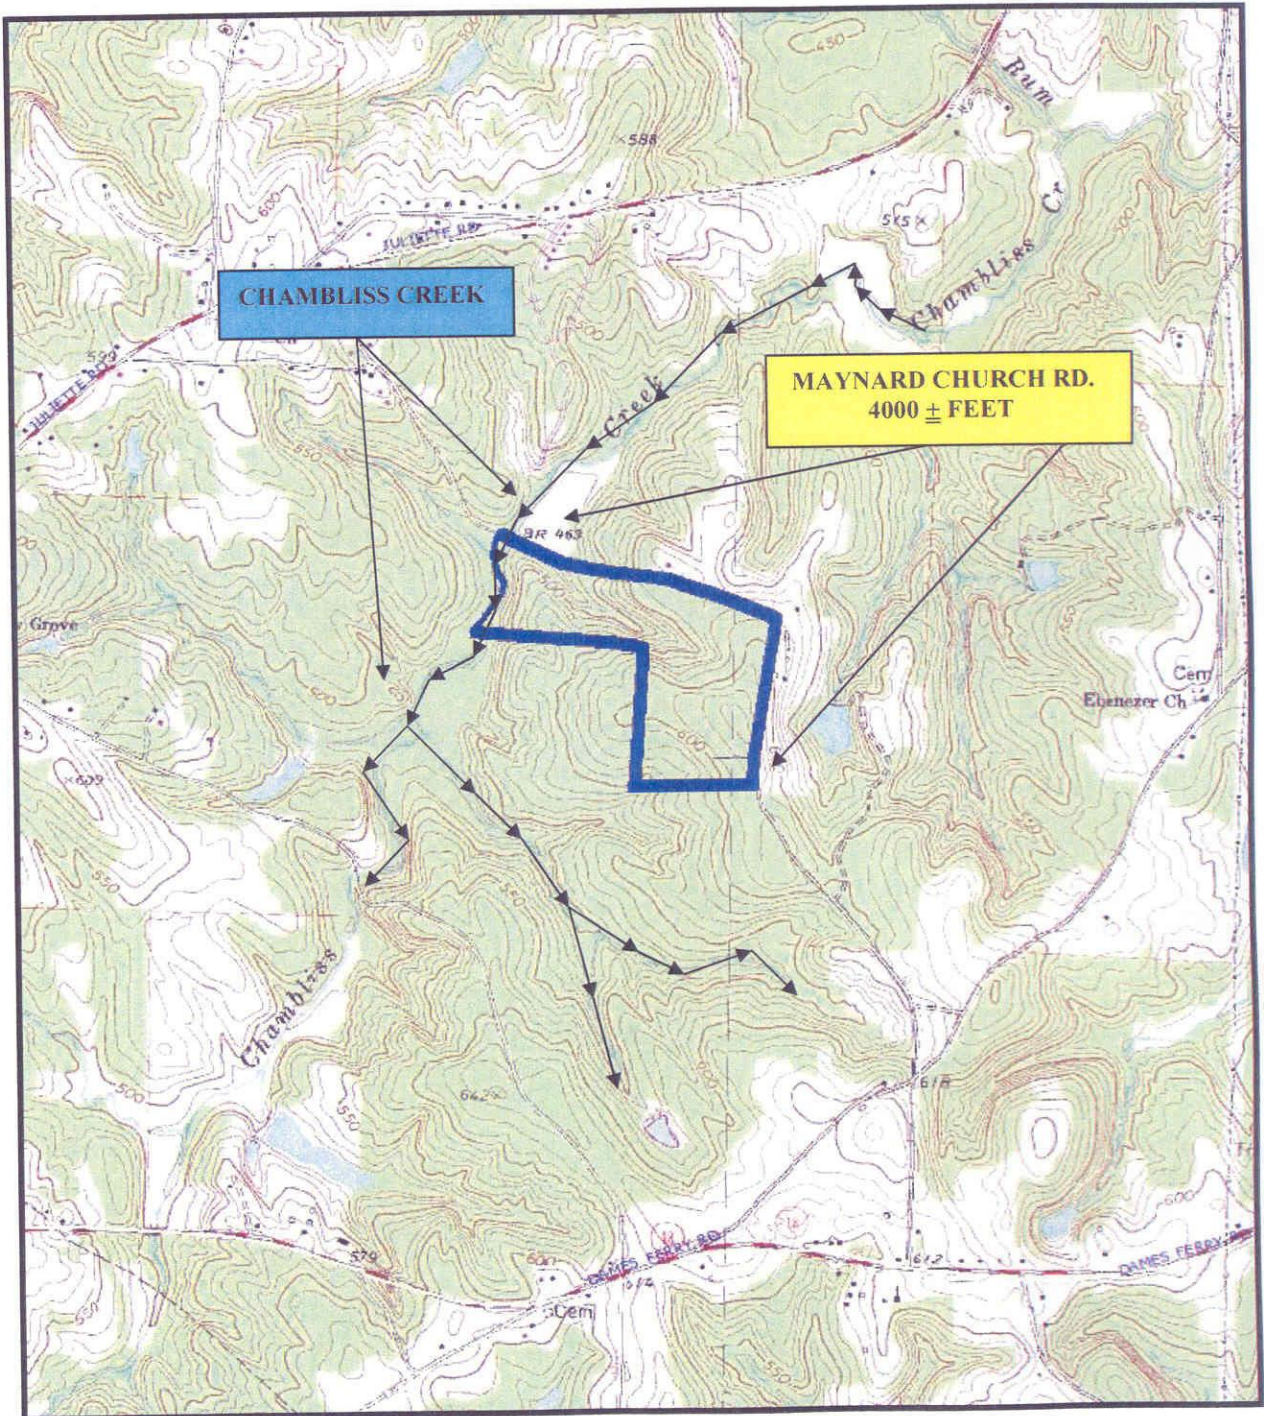

TOPOGRAPHY MAP
UNIT # 3305
MONROE CO.
83 ± ACRES

MAPCARD / TOPO