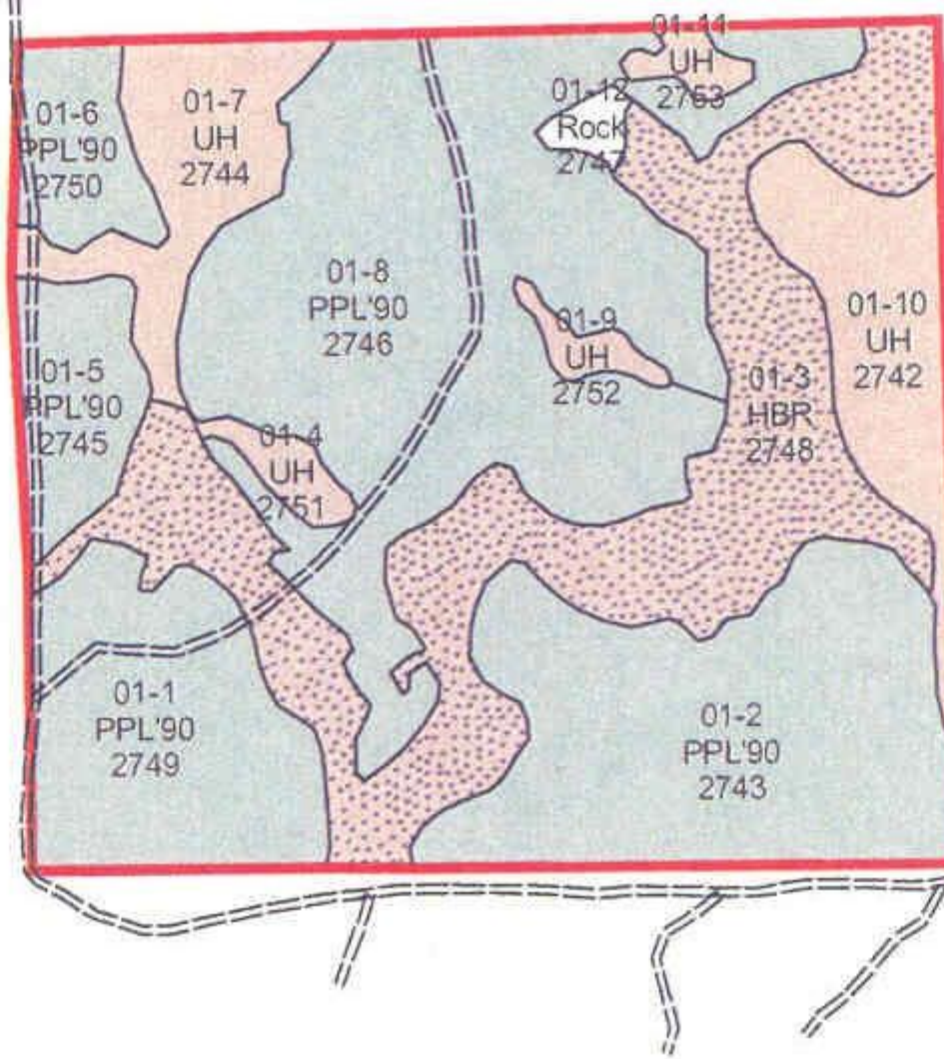

Greenwood Land Company
Management Unit #7154
Upson County, GA
Total Acres 213

Rest Haven Rd

Yatesville Hwy

Legend

- Interstate
- State Highway
- County Road
- Local Roads
- Tract
- PP Merch
- UH
- HBR
- Rock

This map is a graphic representation of information supplied by the property owner. While we believe the information to be reasonably correct, neither FRC nor the owner guarantees or warrants its accuracy.